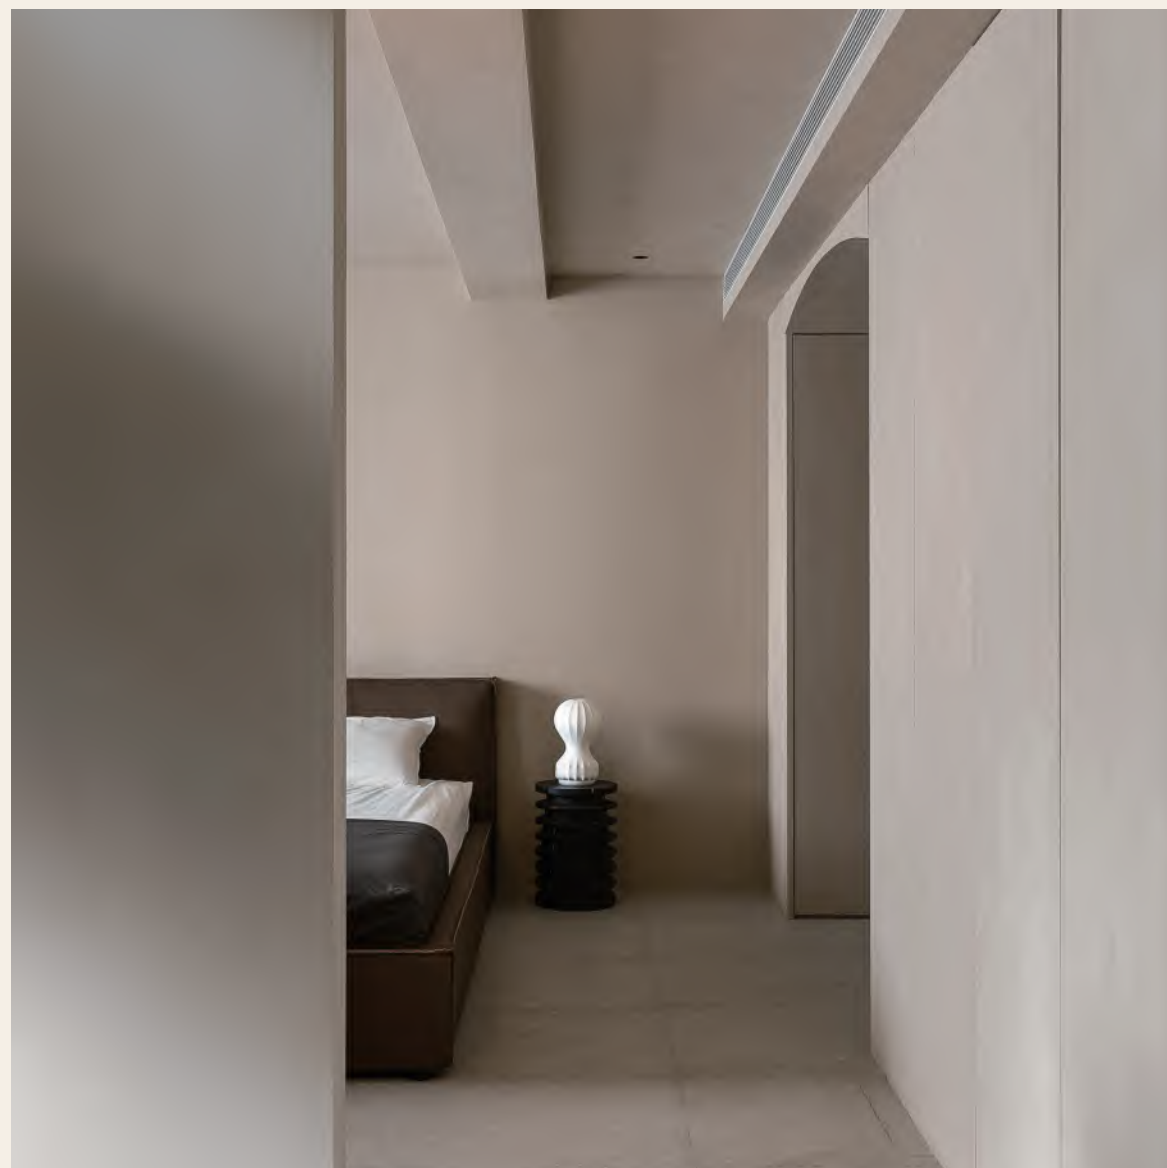

素简藏私，松弛至境。
Minimal privacy, effortless ease.