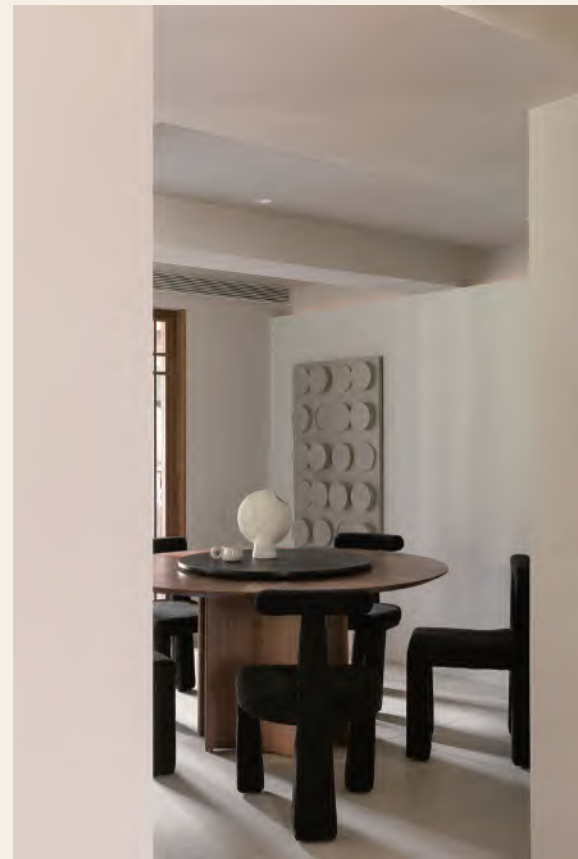

「主卧套间」
Master bedroom suite

5F

「茶室与露台」
Tea room and terrace

A one-stop, multi-scene space catering to
diverse creative needs.

入户即入画。

01 Enter the home,
and you step into a painting.

玄关以克制内敛的笔触营造归家的仪式感，微水泥墙面与温润木饰面交织，光影从落地窗倾泻而入，层次分明。客厅以开阔的尺度铺陈，素雅色调与中古家具形成静谧的对话，自然光穿透窗纱，塑造柔和的低对比氛围。

The living room unfolds in generous breadth—an understated palette and mid-century furniture holding a serene dialogue. Natural light filters through gauze curtains, shaping a soft, low-contrast atmosphere

Perfect for: food photography, lifestyle content, still life of tableware and vessels, branded dinner collaborations, or family meals and cooking interactions in short-form dramas.

三餐四季, 烟火与线条从容共生。

Through seasons and meals,
the warmth of living and the clarity
of design coexist in quiet elegance.