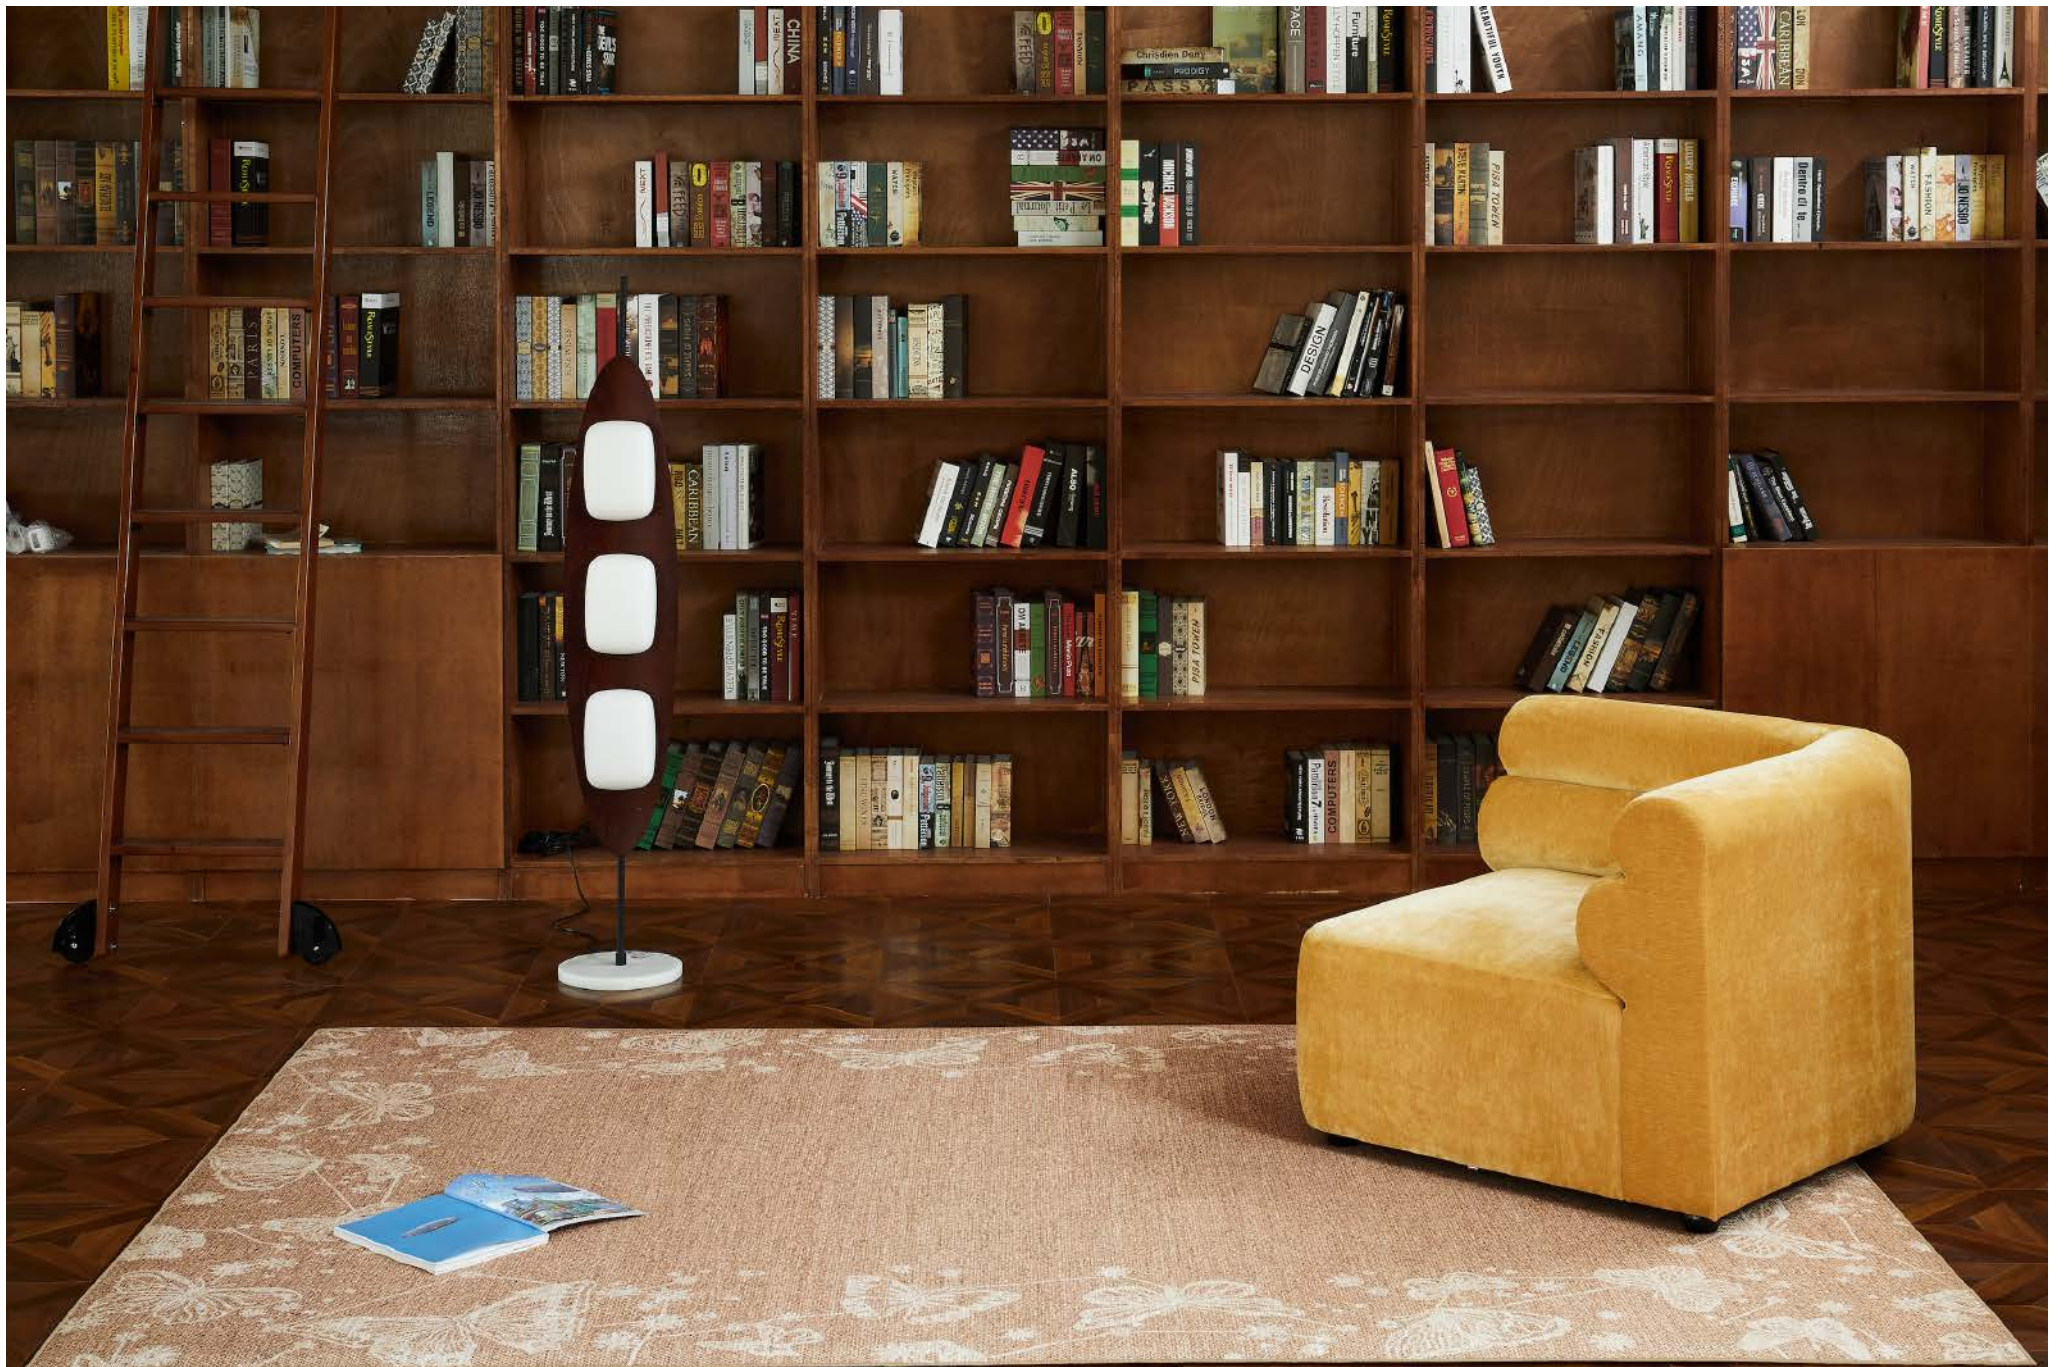

15米

16米

15米

8米

C棚尺寸

amsterdam

travel far enough,
you meet yourself.

Linea Gotica